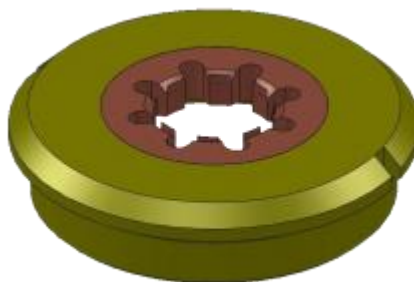

Protective ring

Maira ID code: M401484V01

Old ID code: I3-120

Materials:

Contact: Wolfram - Copper

Support: Brass

Maira Montaj SRL

Str. Stirbei Voda, Nr. 166, Bl. C 20, Et. 1, Ap. 3, Sect. 1, Bucuresti, RC J 40/3784/1997; RO 6661834 ; RO87INGB5568999900592490